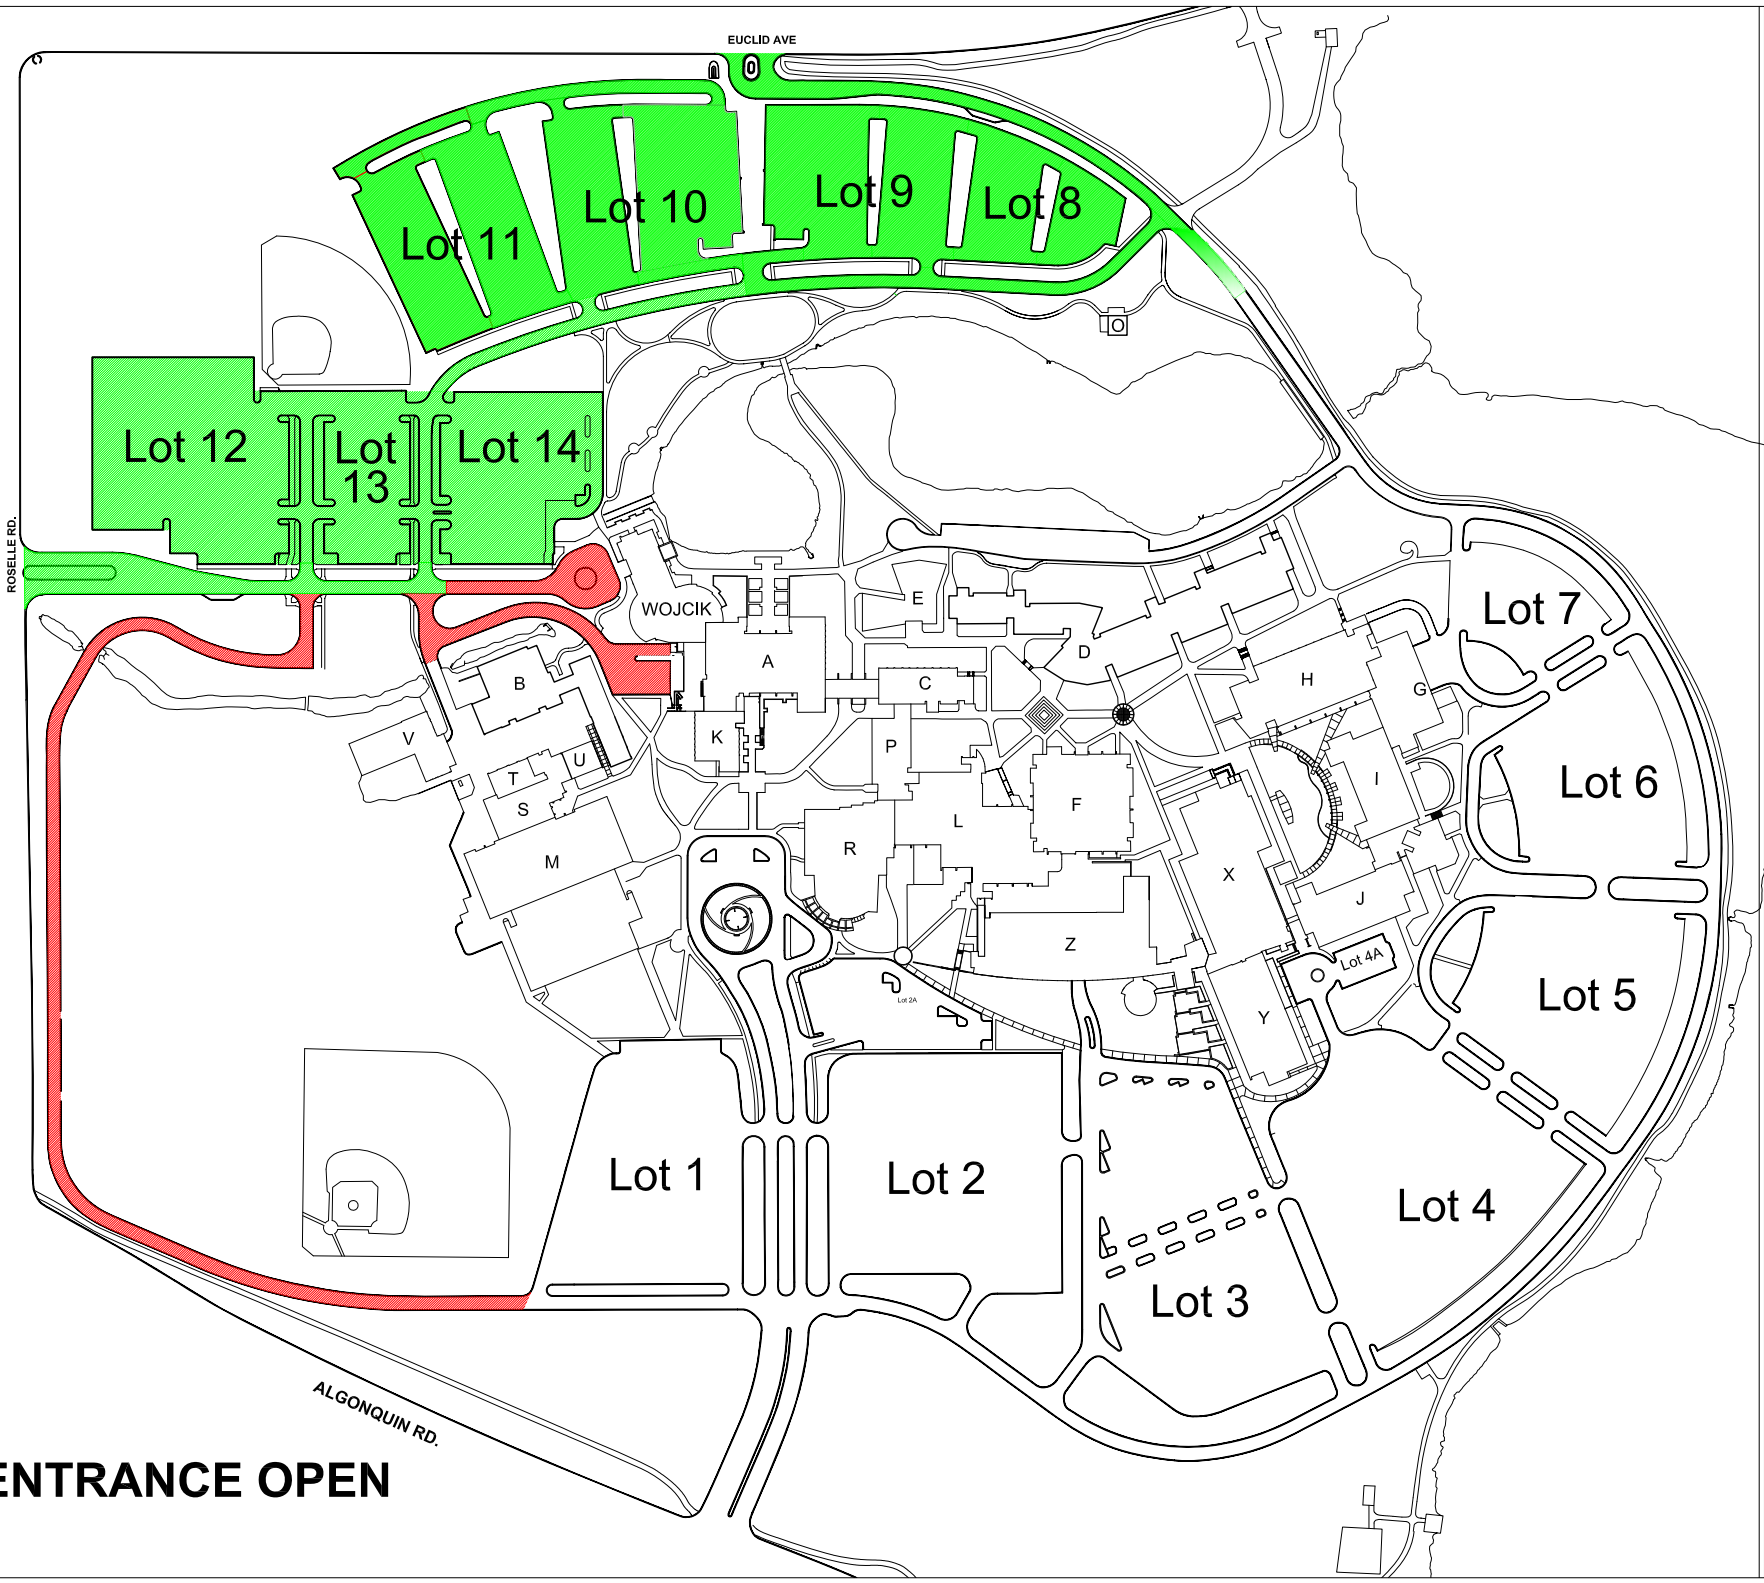

-  = OPEN
-  = CLOSED

ROSELLE ENTRANCE OPEN